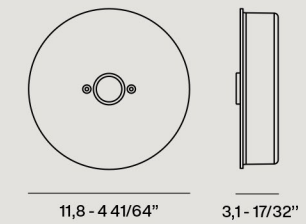

Kit decentramento
/ Decentralization kit

Kit decentramento / Decentralization kit

Accessories

Con i kit di decentramento è possibile posizionare a piacimento le lampade a sospensione, indipendentemente dalla collocazione della fonte di alimentazione. Dal design estremamente discreto, per ridurre al minimo l'impatto visivo, viene proposto sia per modelli a cavo singolo autoportante che per quelli dotati di una o più funi in acciaio.

With the decentralization kits, it is possible to position suspension lamps at will, regardless of the location of the power source. With an extremely discreet design, to minimize the visual impact, it is proposed for both self-supporting single cable models and for those equipped with one or more steel cables.

Kit M